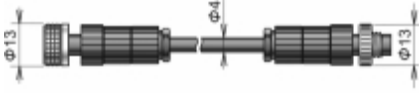

**Extension cable for DIGIS and DIGIL probes, ELKA connector,  
cable 1 meter**

□□: SDP001-1

□□□□