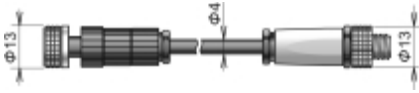

## Extension cable for DIGIS and DIGIL probes with ELKA connector - 10 meters

□□: SDP001-10

□□□□

Temperature range	-20°C to +80°C
-------------------	----------------