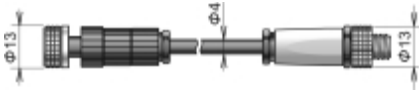

Extension cable for DIGIS and DIGIL probes with ELKA connector - 10 meters

□□: SDP001-10

□□□□

| | |
|-------------------|----------------|
| Temperature range | -20°C to +80°C |
|-------------------|----------------|