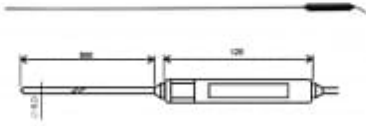

2021-150/0, 10, 10, 10, 10

SN: SN169

PT1000 3-wire -30 to 150°C.

3-wire, 3-wire -30 to +150°C, 10, 10, 10.

10, 10.

10, 10